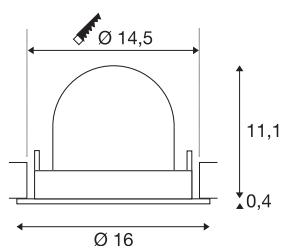

TECHNICAL DATA

Item no.:	1006004
Number of different light outlets	1
Secondary power / secondary voltage	700mA
Height	11.5 cm
Diameter	16 cm
Installation diameter	14.5 cm
Installation depth	11.5 cm
Net weight	0.6 kg
Gross weight	0.642 kg
Safety class	III
Assembly	Recessed
Assembly details	Ceiling
Wattage	25.4 W
Lumen	2200 lm
Colour temperature	3000 Kelvin
Beam angle	20 °
Color	white
CRI	90
UGR ≤	22
BIG WHITE Page	55