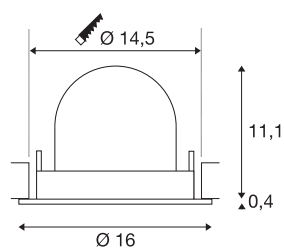

## TECHNICAL DATA

Item no.:	1006012
Number of different light outlets	1
Secondary power / secondary voltage	700mA
Height	11.5 cm
Diameter	16 cm
Installation diameter	14.5 cm
Installation depth	11.5 cm
Net weight	0.6 kg
Gross weight	0.642 kg
Safety class	III
Assembly	Recessed
Assembly details	Ceiling
Wattage	25.4 W
Lumen	2450 lm
Colour temperature	4000 Kelvin
Beam angle	20 °
Color	black
CRI	90
UGR ≤	22
BIG WHITE Page	55