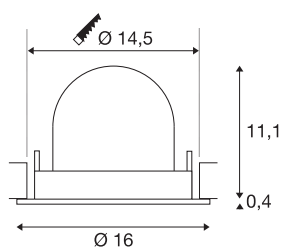

TECHNICAL DATA

Item no.:	1006013
Number of different light outlets	1
Secondary power / secondary voltage	700mA
Height	11.5 cm
Diameter	16 cm
Installation diameter	14.5 cm
Installation depth	11.5 cm
Net weight	0.6 kg
Gross weight	0.642 kg
Safety class	III
Assembly	Recessed
Assembly details	Ceiling
Wattage	25.4 W
Lumen	2350 lm
Colour temperature	4000 Kelvin
Beam angle	20 °
Color	black
CRI	90
UGR ≤	22
BIG WHITE Page	55