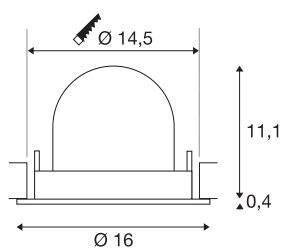

TECHNICAL DATA

Item no.:	1006017
Number of different light outlets	1
Secondary power / secondary voltage	700mA
Height	11.5 cm
Diameter	16 cm
Installation diameter	14.5 cm
Installation depth	11.5 cm
Net weight	0.6 kg
Gross weight	0.642 kg
Safety class	III
Assembly	Recessed
Assembly details	Ceiling
Wattage	25.4 W
Lumen	2350 lm
Colour temperature	4000 Kelvin
Beam angle	55 °
Color	black
CRI	90
UGR ≤	22
BIG WHITE Page	55