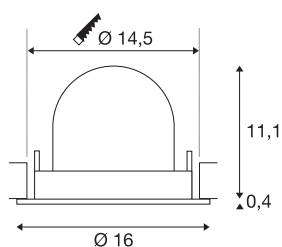

TECHNICAL DATA

Item no.:	1006018
Number of different light outlets	1
Secondary power / secondary voltage	700mA
Height	11.5 cm
Diameter	16 cm
Installation diameter	14.5 cm
Installation depth	11.5 cm
Net weight	0.6 kg
Gross weight	0.642 kg
Safety class	III
Assembly	Recessed
Assembly details	Ceiling
Wattage	25.4 W
Lumen	2450 lm
Colour temperature	4000 Kelvin
Beam angle	55 °
Color	black
CRI	90
UGR ≤	22
BIG WHITE Page	55