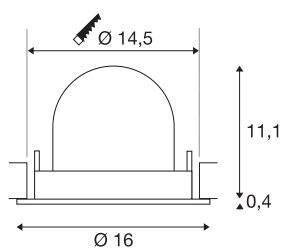

## TECHNICAL DATA

Item no.:	1006022
Number of different light outlets	1
Secondary power / secondary voltage	700mA
Height	11.5 cm
Diameter	16 cm
Installation diameter	14.5 cm
Installation depth	11.5 cm
Net weight	0.6 kg
Gross weight	0.642 kg
Safety class	III
Assembly	Recessed
Assembly details	Ceiling
Wattage	25.4 W
Lumen	2350 lm
Colour temperature	4000 Kelvin
Beam angle	20 °
Color	white
CRI	90
UGR ≤	22
BIG WHITE Page	55