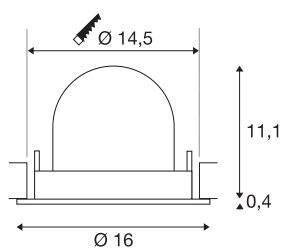

TECHNICAL DATA

Item no.:	1006024
Number of different light outlets	1
Secondary power / secondary voltage	700mA
Height	11.5 cm
Diameter	16 cm
Installation diameter	14.5 cm
Installation depth	11.5 cm
Net weight	0.6 kg
Gross weight	0.642 kg
Safety class	III
Assembly	Recessed
Assembly details	Ceiling
Wattage	25.4 W
Lumen	2450 lm
Colour temperature	4000 Kelvin
Beam angle	40 °
Color	white
CRI	90
UGR ≤	22
BIG WHITE Page	55