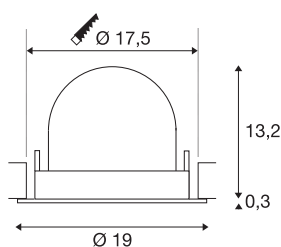

TECHNICAL DATA

Item no.:	1006043
Number of different light outlets	1
Secondary power / secondary voltage	1000/1050mA
Height	13.5 cm
Diameter	19 cm
Installation diameter	17.5 cm
Installation depth	13.5 cm
Net weight	0.85 kg
Gross weight	0.91 kg
Safety class	III
Assembly	Recessed
Assembly details	Ceiling
Wattage	37.4 W
Lumen	3400 lm
Colour temperature	2700 Kelvin
Beam angle	40 °
Color	white
CRI	90
UGR ≤	22
BIG WHITE Page	57