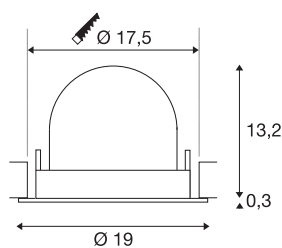

TECHNICAL DATA

Item no.:	1006082
Number of different light outlets	1
Secondary power / secondary voltage ^e	1000/1050mA
Height	13.5 cm
Diameter	19 cm
Installation diameter	17.5 cm
Installation depth	13.5 cm
Net weight	0.85 kg
Gross weight	0.91 kg
Safety class	III
Assembly	Recessed
Assembly details	Ceiling
Wattage	37.4 W
Lumen	3750 lm
Colour temperature	4000 Kelvin
Beam angle	55 °
Color	white
CRI	90
UGR ≤	22
BIG WHITE Page	57