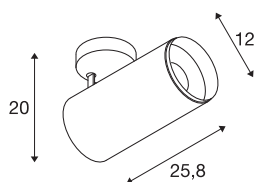

NUMINOS® SPOT XL PHASE

black ceiling mounted light, 36W 2700K 24°

Design, technology and function in perfection: NUMINOS is the light system from SLV that combines everything. The various downlights and spotlights make a thousand lighting design options possible. Like with the NUMINOS® SPOT XL PHASE indoor ceiling-mounted light LED, which impresses with its high-quality workmanship and light. In this way, you can create high-quality illumination of larger areas or use the spotlight for selective lighting. The recessed ceiling light convinces with a power consumption of 36 watts, luminous flux of 3290 lumens, colour temperature of 2700 Kelvin and a colour reproduction index of 90. Installation is then done in no time at all. When to choose NUMINOS from SLV – modular diversity awaits you.

TECHNICAL DATA

Item no.:	1006083
Number of different light outlets	1
Primary nominal voltage	220-240V ~50/60Hz mA/V
Secondary power / secondary voltage	900mA
Length	25.8 cm
Height	20 cm
Diameter	12 cm
Net weight	1.58 kg
Gross weight	1.691 kg
Safety class	I
Assembly	Surface
Assembly details	Ceiling
Dimmable	Yes
Dimming technology	trailing edge
Wattage	36 W
Lumen	3290 lm
Colour temperature	2700 Kelvin
Beam angle	24 °
Color	black
CRI	90
UGR ≤	19
BIG WHITE Page	79