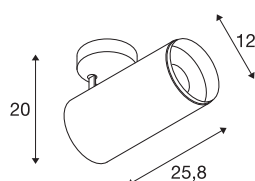

NUMINOS® SPOT XL PHASE

white / black ceiling mounted light, 36W 2700K 24°

Design, technology and function in perfection: NUMINOS is the light system from SLV that combines everything. This way, you can experience a thousand lighting design possibilities with a variety of downlights and spotlights. Like with the NUMINOS® SPOT XL PHASE indoor ceiling-mounted light LED, which impresses with its high-quality workmanship and light. In this way, you can create high-quality illumination of larger areas or use the spotlight for selective lighting. The recessed ceiling light convinces with a power consumption of 36 watts, luminous flux of 3290 lumens, colour temperature of 2700 Kelvin and a colour reproduction index of 90. This means that easy installation is a mere formality. When do you choose NUMINOS® from SLV?

TECHNICAL DATA

Item no.:	1006086
Number of different light outlets	1
Primary nominal voltage	220-240V ~50/60Hz mA/V
Secondary power / secondary voltage	900mA
Length	25.8 cm
Height	20 cm
Diameter	12 cm
Net weight	1.58 kg
Gross weight	1.691 kg
Safety class	I
Assembly	Surface
Assembly details	Ceiling
Dimmable	Yes
Dimming technology	trailing edge
Wattage	36 W
Lumen	3290 lm
Colour temperature	2700 Kelvin
Beam angle	24 °
Color	white
CRI	90
UGR ≤	19
BIG WHITE Page	79