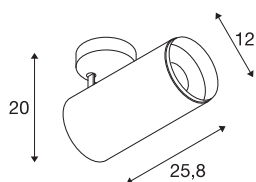

NUMINOS® SPOT XL PHASE

white / black ceiling mounted light, 36W 3000K 60°

The NUMINOS light system from SLV skilfully combines function, design and technology. This way, you can experience a thousand lighting design possibilities with a variety of downlights and spotlights. Like with the NUMINOS® SPOT XL PHASE indoor ceiling-mounted light LED, which impresses with its high-quality workmanship and light. With the spotlight, you can opt for spot lighting or high-quality illumination of larger areas. The recessed ceiling light convinces with a power consumption of 36 watts, luminous flux of 3210 lumens, colour temperature of 3000 Kelvin and a colour reproduction index of 90. This means that easy installation is a mere formality. When do you choose NUMINOS ® from SLV?

TECHNICAL DATA

Item no.:	1006094
Number of different light outlets	1
Primary nominal voltage	220-240V ~50/60Hz mA/V
Secondary power / secondary voltage	900mA
Length	25.8 cm
Height	20 cm
Diameter	12 cm
Net weight	1.58 kg
Gross weight	1.691 kg
Safety class	I
Assembly	Surface
Assembly details	Ceiling
Dimmable	Yes
Dimming technology	trailing edge
Wattage	36 W
Lumen	3210 lm
Colour temperature	3000 Kelvin
Beam angle	60 °
Color	white
CRI	90
UGR ≤	25
BIG WHITE Page	79