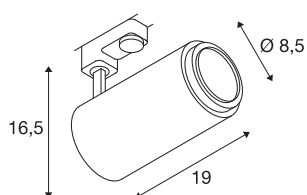

TECHNICAL DATA

Item no.:	1006113
Number of different light outlets	1
Primary nominal voltage	220-240V ~50/60Hz mA/V
Secondary power / secondary voltage	500mA
Length	19 cm
Height	16.5 cm
Diameter	8.5 cm
Net weight	0.95 kg
Gross weight	1.017 kg
Safety class	I
Assembly details	Track Ceiling
Dimmable	Yes
Dimming technology	trailing edge
Wattage	20 W
Lumen	1900 lm
Colour temperature	4000 Kelvin
Beam angle	15 °
Color	white
CRI	90
UGR ≤	25
BIG WHITE Page	71