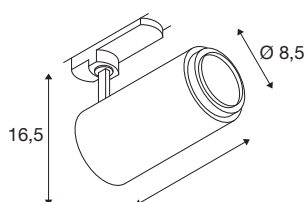

### TECHNICAL DATA

|                                     |                        |
|-------------------------------------|------------------------|
| Item no.:                           | 1006114                |
| Number of different light outlets   | 1                      |
| Primary nominal voltage             | 220-240V ~50/60Hz mA/V |
| Secondary power / secondary voltage | 500mA                  |
| Length                              | 19 cm                  |
| Height                              | 16.5 cm                |
| Diameter                            | 8.5 cm                 |
| Net weight                          | 1 kg                   |
| Gross weight                        | 1.07 kg                |
| Safety class                        | I                      |
| Assembly details                    | Track Ceiling          |
| Dimmable                            | Yes                    |
| Dimming technology                  | DALI                   |
| Wattage                             | 20 W                   |
| Lumen                               | 1650 lm                |
| Colour temperature                  | 2700 Kelvin            |
| Beam angle                          | 15 °                   |
| Color                               | black                  |
| CRI                                 | 90                     |
| UGR ≤                               | 25                     |
| BIG WHITE Page                      | 71                     |