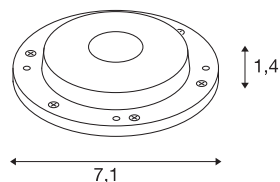

SMALL PLOT Module

stainless steel / frosted LED module, 3W 3000K CRI80
180°

LED PLOT is the module for effect and orientation lighting in outdoor areas. Not only in the colour stainless steel, the 0206 can convince with its high quality. The IP 67 protection class provides optimum protection.

TECHNICAL DATA

Item no.:	1006171
Height	1.4 cm
Diameter	7.1 cm
Net weight	0.175 kg
Gross weight	0.187 kg
IP Code	IP 67
Impact resistance class	IK06
Impact resistance	1 Joule
Assembly	Surface
Assembly details	Ground
Lumen	240 lm
Colour temperature	3000 Kelvin
Beam angle	180 °
Color	stainless steel
CRI	80
Minimum ambient temperature	-20 °C
Maximum ambient temperature	40 °C
BIG WHITE Page	727