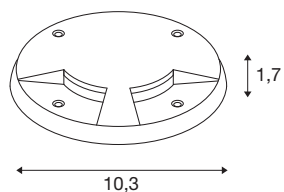

SMALL PLOT

anthracite 2-slot cover

LED PLOT is the module for effect and orientation lighting in outdoor areas. In anthracite, the decorative component convinces with its high quality.

TECHNICAL DATA

Item no.:	1006174
Height	1.7 cm
Diameter	10.3 cm
Net weight	0.11 kg
Gross weight	0.118 kg
Assembly	Surface
Assembly details	Ground
Color	anthracite
BIG WHITE Page	727