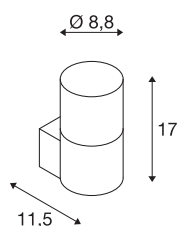

GRAFIT E27 round

anthracite wall-mounted light

The GRAFIT wall-mounted light made of aluminium profile convinces with its special effect. The lampshades consist of a satinised acrylic in a grey smoked glass look, which however disappears when switched on. The IP44 protection class makes it ideal for outdoor use. The GRAFIT family includes other wall lights and poles in different heights. In addition to the round shapes, edged models are also available. All versions can be equipped with E27 lamps in individual light colours. The poles can be used universally due to the open cable end. An optional ground spike is available for easy assembly.

TECHNICAL DATA

Item no.:	1006178
Socket	E27
Number of sockets	1
Primary nominal voltage	220-240V ~50/60Hz mA/V
Width	8.8 cm
Height	17 cm
Depth	11.5 cm
Net weight	0.5 kg
Gross weight	0.535 kg
IP Code	IP 44
Safety class	I
Assembly	Surface
Assembly details	Wall
Wattage	11 W
Color	anthracite
Minimum ambient temperature	-20 °C
Maximum ambient temperature	45 °C
BIG WHITE Page	626