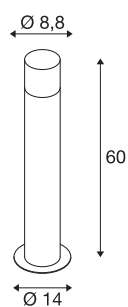

GRAFIT E27 60 Pole round

anthracite free-standing lamp

The GRAFIT 60 floor light made of aluminium profile convinces with its special effect. The lampshades consist of a satinised acrylic in a grey smoked glass look, which however disappears when switched on. The IP44 protection class makes it ideal for outdoor use. The GRAFIT family also includes wall lights and poles in different heights. In addition to the round shapes, edged models are also available. All versions can be equipped with E27 lamps in individual light colours. The poles can be used universally due to the open cable end. An optional ground spike is available for easy assembly.

TECHNICAL DATA

Item no.:	1006181
Socket	E27
Number of sockets	1
Primary nominal voltage	220-240V ~50/60Hz mA/V
Height	60 cm
Diameter	8.8 cm
Net weight	1.296 kg
Gross weight	1.658 kg
IP Code	IP 44
Safety class	I
Assembly	Surface
Assembly details	Ground
Wattage	11 W
Color	anthracite
Minimum ambient temperature	-20 °C
Maximum ambient temperature	45 °C
BIG WHITE Page	518