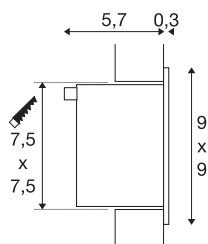

FRAME BASIC

recessed fitting, LED, 3000K, square, silver-grey, incl. leaf springs

With our FRAME series we offer you a lighting solution for recessed wall and ceiling installation with minimum space requirements. The LED version is equipped with a high-quality diode and available in either pure white or warm white light colour. To operate, the FRAME BASIC needs a suitable constant current driver rated at 350mA. The optional accessory includes a connector strip for simplified wiring in addition to the mounting box and flush-mount frame. This luminaire contains built-in LED lamps.

TECHNICAL DATA

Item no.:	111262
Secondary power / secondary voltage	350mA
Width	9 cm
Height	9 cm
Depth	6 cm
Installation length	7.5 cm
Installation width	7.5 cm
Installation depth	6.6 cm
Net weight	0.224 kg
Gross weight	0.284 kg
IP Code	IP 20
Safety class	III
Assembly	Recessed
Assembly details	Ceiling, Wall
Wattage	1 W
Lumen	40 lm
Colour temperature	3000 Kelvin
Color	grey
CRI	90
LXXBXX data	L70B50
BIG WHITE Page	409