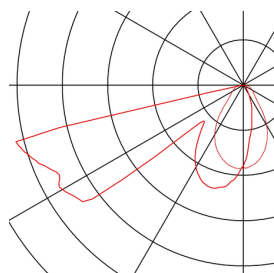

FRAME CURVE

recessed fitting, LED, 3000K, square, silver-grey, incl. leaf springs

With our FRAME series we offer you a lighting solution for recessed wall and ceiling installation with minimum space requirements. The LED version is equipped with a durable diode and available in either pure white or warm white light colour. To operate, the FRAME CURVE needs a suitable constant current driver rated at 350mA. The optional accessory includes a connector strip for simplified wiring in addition to the mounting box and flush-mount frame. This luminaire contains built-in LED lamps.

TECHNICAL DATA

Item no.:	111292
Secondary power / secondary voltage	350mA
Width	9 cm
Height	9 cm
Depth	4 cm
Installation length	8.1 cm
Installation width	6.9 cm
Installation depth	4.5 cm
Net weight	0.14 kg
Gross weight	0.198 kg
IP Code	IP 20
Safety class	III
Assembly	Recessed
Assembly details	Wall
Wattage	1 W
Lumen	60 lm
Colour temperature	3000 Kelvin
Color	grey
CRI	90
LXXBXX data	L70B50
BIG WHITE Page	408