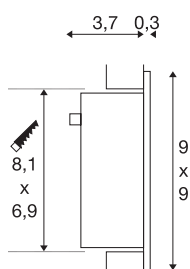

FRAME CURVE

recessed fitting, LED, 3000K, square, silver-grey, incl. leaf springs

With our FRAME series we offer you a lighting solution for recessed wall and ceiling installation with minimum space requirements. The LED version is equipped with a durable diode and available in either pure white or warm white light colour. To operate, the FRAME CURVE needs a suitable constant current driver rated at 350mA. The optional accessory includes a connector strip for simplified wiring in addition to the mounting box and flush-mount frame. This luminaire contains built-in LED lamps.

TECHNICAL DATA

Item no.:	111292
Secondary power / secondary voltage	350mA
Width	9 cm
Height	9 cm
Depth	4 cm
Installation length	8.1 cm
Installation width	6.9 cm
Installation depth	4.5 cm
Net weight	0.14 kg
Gross weight	0.198 kg
IP Code	IP 20
Safety class	III
Assembly	Recessed
Assembly details	Wall
Wattage	1 W
Lumen	60 lm
Colour temperature	3000 Kelvin
Color	grey
CRI	90
LXXBXX data	L70B50
BIG WHITE Page	408