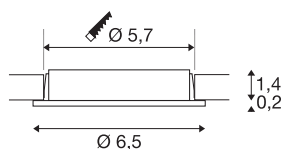

DL 126

recessed fitting, LED SMD, 3000K, round, chrome, max. 3W, incl. leaf springs

The DL 126 recessed fitting impresses with its low height and it is therefore ideal for use with low installation depths. The six long-life SMD LEDs with a total power output of 3W ensure that you have the necessary level of illumination. The recessed fitting is available with a shutter coloured white, chrome and brushed metal. A suitable 12V direct current power supply is needed for operation. This luminaire contains built-in warm-white LED lamps.

TECHNICAL DATA

Item no.:	112222
Primary nominal voltage	12V mA/V
Height	1.6 cm
Diameter	6.5 cm
Installation diameter	5.7 cm
Installation depth	1.4 cm
Net weight	0.114 kg
Gross weight	0.135 kg
IP Code	IP 20
Safety class	III
Assembly	Recessed
Assembly details	Ceiling, Wall
Lumen	170 lm
Colour temperature	3000 Kelvin
Beam angle	90 °
Color	chrome
CRI	80
LXXBXX data	L70B50
BIG WHITE Page	394