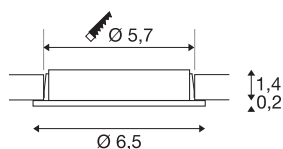

DL 126

recessed fitting, LED, 3000K, round, brushed metal, 2.8 W, incl. leaf springs

The DL 126 recessed fitting impresses with its low height and it is therefore ideal for use with low installation depths. The six long-life SMD LEDs with a total power output of 3W ensure that you have the necessary level of illumination. The recessed fitting is available with a shutter coloured white, chrome and brushed metal. A suitable 12V direct current power supply is needed for operation. This luminaire contains built-in warm-white LED lamps.

TECHNICAL DATA

Item no.:	112225
Primary nominal voltage	12V mA/V
Height	1.6 cm
Diameter	6.5 cm
Installation diameter	5.7 cm
Installation depth	1.4 cm
Net weight	0.115 kg
Gross weight	0.138 kg
IP Code	IP 20
Safety class	III
Assembly	Recessed
Assembly details	Ceiling, Wall
Lumen	170 lm
Colour temperature	3000 Kelvin
Beam angle	90 °
Color	grey
CRI	80
LXXBXX data	L70B50
BIG WHITE Page	394