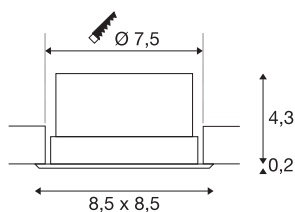

VERLUX

recessed fitting, LED, 3000K, matt white, L/B/T
8.5/8.5/4.5 cm, 10W

The light, square recessed VERLUX fitting with a round cut-out is available in various wattages and sizes. The square recessed ceiling light is made of aluminium and comes in a white colour. The rigid Premium LED insert produces homogeneous base lighting thanks to its wide beam angle of 80°. The luminaire comes with a dimmable constant current driver and is ready for connection to the 230 V mains supply.

TECHNICAL DATA

Item no.:	112682
Number of different light outlets	1
Primary nominal voltage	220-240V ~50/60Hz mA/V
Secondary power / secondary voltage	500mA
Length	8.5 cm
Width	8.5 cm
Depth	4.5 cm
Installation diameter	7.5 cm
Installation depth	4.5 cm
Net weight	0.171 kg
Gross weight	0.238 kg
IP Code	IP 20
Safety class	II
Impact resistance class	IK02
Impact resistance	0,2 Joule
Assembly	Recessed
Assembly details	Ceiling
Dimmable	Yes
Dimming technology	trailing edge
Wattage	11 W
Lumen	940 lm
Colour temperature	3000 Kelvin

Light Source

916585		Beam angle	80 °
		CRI	80
		LXXBXX data	L70B50
		BIG WHITE Page	393