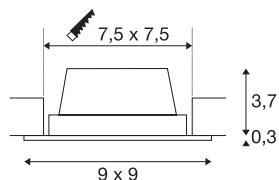

TECHNICAL DATA

Item no.:	112720
Primary nominal voltage	220-240V ~50/60Hz mA/V
Secondary power / secondary voltage	350mA
Length	9 cm
Width	9 cm
Height	4 cm
Installation length	7.5 cm
Installation width	7.5 cm
Installation depth	5 cm
Net weight	0.172 kg
Gross weight	0.215 kg
IP Code	IP 20
Safety class	II
Assembly	Recessed
Assembly details	Ceiling
Wattage	8.3 W
Lumen	600 lm
Colour temperature	3000 Kelvin
Beam angle	90 °
Color	black
CRI	80
LXXBXX data	L70B50