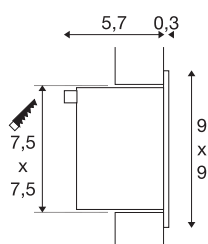

FRAME BASIC

recessed fitting, LED, 3000K, square, matt white, incl. leaf springs

With our FRAME series we offer you a lighting solution for recessed wall and ceiling installation with minimum space requirements. The LED version is equipped with a high-quality diode and available in either pure white or warm white light colour. To operate, the FRAME BASIC needs a suitable constant current driver rated at 350mA. The optional accessory includes a connector strip for simplified wiring in addition to the mounting box and flush-mount frame. This luminaire contains built-in LED lamps.

TECHNICAL DATA

Item no.:	113262
Secondary power / secondary voltage	350mA
Width	9 cm
Height	9 cm
Depth	6 cm
Installation length	7.5 cm
Installation width	7.5 cm
Installation depth	6.6 cm
Net weight	0.226 kg
Gross weight	0.286 kg
IP Code	IP 20
Safety class	III
Assembly	Recessed
Assembly details	Ceiling, Wall
Wattage	1 W
Lumen	40 lm
Colour temperature	3000 Kelvin
Color	white
CRI	90
LXXBXX data	L70B50
BIG WHITE Page	409