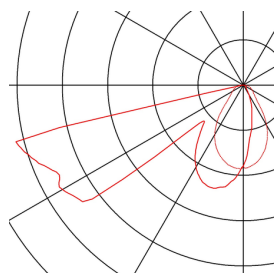

FRAME CURVE

recessed fitting, LED, 3000K, square, matt white, incl. leaf springs

With our FRAME series we offer you a lighting solution for recessed wall and ceiling installation with minimum space requirements. The LED version is equipped with a durable diode and available in either pure white or warm white light colour. To operate, the FRAME CURVE needs a suitable constant current driver rated at 350mA. The optional accessory includes a connector strip for simplified wiring in addition to the mounting box and flush-mount frame. This luminaire contains built-in LED lamps.

TECHNICAL DATA

Item no.:	113292
Secondary power / secondary voltage	350mA
Width	9 cm
Height	9 cm
Depth	4 cm
Installation length	8.1 cm
Installation width	6.9 cm
Installation depth	4.5 cm
Net weight	0.141 kg
Gross weight	0.199 kg
IP Code	IP 20
Safety class	III
Assembly	Recessed
Assembly details	Wall
Wattage	1 W
Lumen	60 lm
Colour temperature	3000 Kelvin
Color	white
CRI	90
LXXBXX data	L70B50
BIG WHITE Page	408