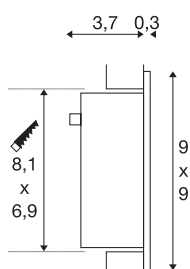

FRAME CURVE

recessed fitting, LED, 3000K, square, matt white, incl. leaf springs

With our FRAME series we offer you a lighting solution for recessed wall and ceiling installation with minimum space requirements. The LED version is equipped with a durable diode and available in either pure white or warm white light colour. To operate, the FRAME CURVE needs a suitable constant current driver rated at 350mA. The optional accessory includes a connector strip for simplified wiring in addition to the mounting box and flush-mount frame. This luminaire contains built-in LED lamps.

TECHNICAL DATA

Item no.:	113292
Secondary power / secondary voltage	350mA
Width	9 cm
Height	9 cm
Depth	4 cm
Installation length	8.1 cm
Installation width	6.9 cm
Installation depth	4.5 cm
Net weight	0.141 kg
Gross weight	0.199 kg
IP Code	IP 20
Safety class	III
Assembly	Recessed
Assembly details	Wall
Wattage	1 W
Lumen	60 lm
Colour temperature	3000 Kelvin
Color	white
CRI	90
LXXBXX data	L70B50
BIG WHITE Page	408