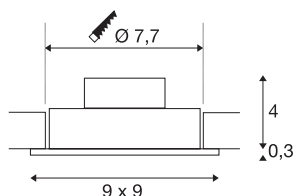

## NEW TRIA 1 SET

recessed fitting, single-headed LED, 2700K, square, matt black, 38°, 9.1W, incl. driver, clip springs

The simplicity and effectiveness of the NEW TRIA 1 SET is captivating. It is available in matt black, white, or brushed aluminium, in round or square form as well as single-headed or as multi-lamp. Equipped with a powerful, warm white premium COB LED in a tiltable mount, as well as LED driver included in the scope of supply, the set can be used in any lighting situation. The electrical connection is made directly to the 230V mains supply.

## TECHNICAL DATA

Item no.:	113880
Primary nominal voltage	220-240V ~50/60Hz mA/V
Secondary power / secondary voltage	350mA
Length	9 cm
Width	9 cm
Height	3.5 cm
Installation diameter	7.7 cm
Installation depth	4 cm
Net weight	0.237 kg
Gross weight	0.288 kg
IP Code	IP 20
Safety class	II
Assembly	Recessed
Assembly details	Ceiling
Wattage	8 W
Lumen	645 lm
Colour temperature	2700 Kelvin
Beam angle	38 °
Color	black
CRI	80
LXXBXX data	L70B50
Minimum ambient temperature	-20 °C