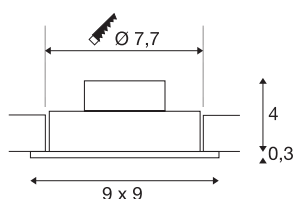

## NEW TRIA 1 SET

recessed fitting, single-headed LED, 2700K, square, brushed aluminium, 38°, 9.1W, incl. driver, clip springs

The simplicity and effectiveness of the innovative NEW TRIA 1 SET is captivating. It is available in matt black, white, or brushed aluminium, in round or square form as well as single-headed or as multi-lamp. Equipped with a powerful, warm white premium COB LED in a tiltable mount, as well as LED driver included in the scope of supply, the set can be used in any lighting situation. The electrical connection is made directly to the 230V mains supply.

## TECHNICAL DATA

Item no.:	113886
Primary nominal voltage	220-240V ~50/60Hz mA/V
Secondary power / secondary voltage	350mA
Length	9 cm
Width	9 cm
Height	3.5 cm
Installation diameter	7.7 cm
Installation depth	4 cm
Net weight	0.229 kg
Gross weight	0.282 kg
IP Code	IP 20
Safety class	II
Assembly	Recessed
Assembly details	Ceiling
Wattage	8 W
Lumen	645 lm
Colour temperature	2700 Kelvin
Beam angle	38 °
Color	aluminium
CRI	80
LXXBXX data	L70B50
Minimum ambient temperature	-20 °C