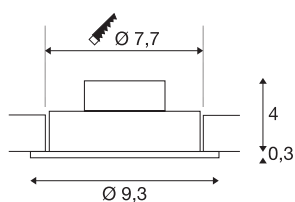

NEW TRIA 1 SET

recessed fitting, single-headed LED, 3000K, round, brushed aluminium, 38°, 9.1W, incl. driver, clip springs

The simplicity and effectiveness of the innovative NEW TRIA 1 SET is captivating. It is available in matt black, white, or brushed aluminium, and in round or square form. Equipped with one powerful, warm white premium COB LED, as well as LED driver included in the scope of supply, the set can be used in any lighting situation. Furthermore, it is adjustable by 38°. The electrical connection is made directly to the 230V mains supply. This luminaire contains built-in LED lamps.

TECHNICAL DATA

Item no.:	113906
Primary nominal voltage	220-240V ~50/60Hz mA/V
Secondary power / secondary voltage	350mA
Height	3.5 cm
Diameter	9.3 cm
Installation diameter	7.7 cm
Installation depth	4 cm
Net weight	0.221 kg
Gross weight	0.27 kg
IP Code	IP 20
Safety class	II
Assembly	Recessed
Assembly details	Ceiling
Wattage	8 W
Lumen	700 lm
Colour temperature	3000 Kelvin
Beam angle	38 °
Color	aluminium
CRI	80
LXXBXX data	L70B50
Minimum ambient temperature	-20 °C
Maximum ambient temperature	40 °C