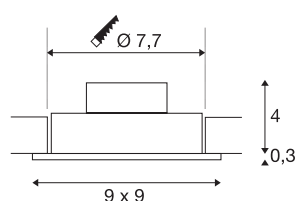

NEW TRIA 1 SET

recessed fitting, single-headed LED, 3000K, square, white, 38°, 9.1W, incl. driver, clip springs

The simplicity and effectiveness of the innovative NEW TRIA 1 SET is captivating. It is available in matt black, white, or brushed aluminium, and in round or square form. Equipped with one powerful, warm white premium COB LED, as well as LED driver included in the scope of supply, the set can be used in any lighting situation. Furthermore, it is adjustable by 38°. The electrical connection is made directly to the 230V mains supply. This luminaire contains built-in LED lamps.

TECHNICAL DATA

Item no.:	113911
Primary nominal voltage	220-240V ~50/60Hz mA/V
Secondary power / secondary voltage	350mA
Length	9 cm
Width	9 cm
Height	3.5 cm
Installation diameter	7.7 cm
Installation depth	4 cm
Net weight	0.244 kg
Gross weight	0.292 kg
IP Code	IP 20
Safety class	II
Assembly	Recessed
Assembly details	Ceiling
Wattage	8 W
Lumen	700 lm
Colour temperature	3000 Kelvin
Beam angle	38 °
Color	white
CRI	80
LXXBXX data	L70B50
Minimum ambient temperature	-20 °C