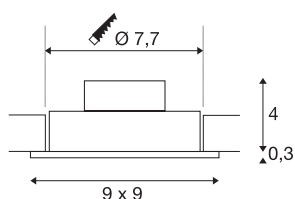

NEW TRIA 1 SET

recessed fitting, single-headed LED, 3000K, square, brushed aluminium, 38°, 9.1W, incl. driver, clip springs

The simplicity and effectiveness of the innovative NEW TRIA 1 SET is captivating. It is available in matt black, white, or brushed aluminium, and in round or square form. Equipped with one powerful, warm white premium COB LED, as well as LED driver included in the scope of supply, the set can be used in any lighting situation. Furthermore, it is adjustable by 38°. The electrical connection is made directly to the 230V mains supply. This luminaire contains built-in LED lamps.

TECHNICAL DATA

Item no.:	113916
Primary nominal voltage	220-240V ~50/60Hz mA/V
Secondary power / secondary voltage	350mA
Length	9 cm
Width	9 cm
Height	3.5 cm
Installation diameter	7.7 cm
Installation depth	4 cm
Net weight	0.22 kg
Gross weight	0.267 kg
IP Code	IP 20
Safety class	II
Assembly	Recessed
Assembly details	Ceiling
Wattage	8 W
Lumen	700 lm
Colour temperature	3000 Kelvin
Beam angle	38 °
Color	aluminium
CRI	80
LXXBXX data	L70B50
Minimum ambient temperature	-20 °C