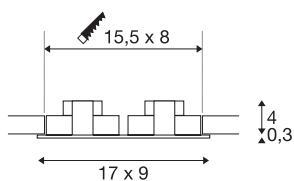

NEW TRIA 2 SET

recessed fitting, double-headed LED, 3000K, rectangular, white, 38°, 14.7W, incl. driver, clip springs

The simplicity and effectiveness of the innovative NEW TRIA 2 SET is captivating. Equipped with two powerful, warm white premium COB LEDs, as well as LED driver included in the scope of supply, the set can be used in any lighting situation. Furthermore, it is adjustable by 38°. The electrical connection of the recessed fittings available in black, white, or brushed aluminium is made connecting directly to the 230V mains supply. This luminaire contains built-in LED lamps.

TECHNICAL DATA

Item no.:	113921
Primary nominal voltage	220-240V ~50/60Hz mA/V
Secondary power / secondary voltage	350mA
Length	17 cm
Width	9 cm
Height	3.9 cm
Installation length	15.5 cm
Installation width	8 cm
Installation depth	4 cm
Net weight	0.444 kg
Gross weight	0.514 kg
IP Code	IP 20
Safety class	II
Assembly	Recessed
Assembly details	Ceiling
Wattage	14 W
Lumen	1250 lm
Colour temperature	3000 Kelvin
Beam angle	38 °
Color	white
CRI	80
LXXBXX data	L70B50