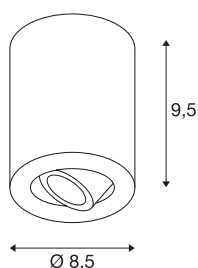

## TRILEDO ROUND CL

ceiling light, LED, 3000K, round, white, 38°, 6.2W, incl. driver

The twisting and tiltable ceiling light TRILEDO ROUND CL is made of aluminium and comes in housing colours of white, brushed aluminium and matt black. Thanks to its aluminium lamp head, the cone of light can be individually aligned. Fitted with an efficient COB LED with 6.2W and with the driver included, it can be connected directly to the 230V mains supply. This luminaire contains built-in LED lamps.

## TECHNICAL DATA

Item no.:	113931
Primary nominal voltage	100-240V ~50/60Hz mA/V
Secondary power / secondary voltage	350mA
Height	9.5 cm
Diameter	8.5 cm
Net weight	0.535 kg
Gross weight	0.632 kg
IP Code	IP 20
Safety class	I
Assembly	Surface
Assembly details	Ceiling
Wattage	7.6 W
Lumen	640 lm
Colour temperature	3000 Kelvin
Beam angle	38 °
Color	white
CRI	80
LXXBXX data	L70B50
Minimum ambient temperature	-20 °C
Maximum ambient temperature	30 °C
BIG WHITE Page	269