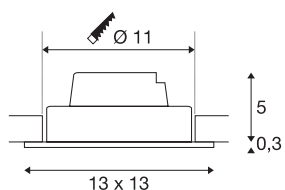

## NEW TRIA 1 SET

recessed fitting, LED, 3000K, square, black, 38°, 16W, incl. driver, clip springs

The simplicity and effectiveness of the NEW TRIA 1 SET is captivating. It is available in black, white, or brushed aluminium, in round or square form as well as single-headed or as multi-lamp. Equipped with a powerful, warm white premium COB LED in a tiltable mount, as well as LED driver included in the scope of supply, the set can be used in any lighting situation. The electrical connection is made directly to the 230V mains supply.

## TECHNICAL DATA

Item no.:	114250
Primary nominal voltage	220-240V ~50/60Hz mA/V
Secondary power / secondary voltage	350mA
Length	13 cm
Width	13 cm
Height	5.3 cm
Installation diameter	11 cm
Installation depth	6 cm
Net weight	0.46 kg
Gross weight	0.553 kg
IP Code	IP 20
Safety class	II
Assembly	Recessed
Assembly details	Ceiling
Dimmable	Yes
Dimming technology	Leading edge, trailing edge
Wattage	15 W
Lumen	1100 lm
Colour temperature	3000 Kelvin
Beam angle	38 °
Color	black
CRI	80