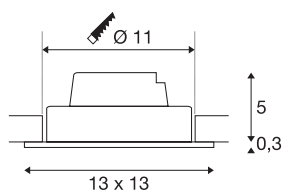

NEW TRIA 1 SET

recessed fitting, single-headed LED, 3000K, square, white, 38°, 16W, incl. driver, clip springs

The simplicity and effectiveness of the NEW TRIA 1 SET is captivating. It is available in black, white, or brushed aluminium, in round or square form as well as single-headed or as multi-lamp. Equipped with a powerful, warm white premium COB LED in a tiltable mount, as well as LED driver included in the scope of supply, the set can be used in any lighting situation. The electrical connection is made directly to the 230V mains supply.

TECHNICAL DATA

Item no.:	114251
Primary nominal voltage	220-240V ~50/60Hz mA/V
Secondary power / secondary voltage	350mA
Length	13 cm
Width	13 cm
Height	5.3 cm
Installation diameter	11 cm
Installation depth	6 cm
Net weight	0.462 kg
Gross weight	0.554 kg
IP Code	IP 20
Safety class	II
Assembly	Recessed
Assembly details	Ceiling
Dimmable	Yes
Dimming technology	Leading edge, trailing edge
Wattage	15 W
Lumen	1120 lm
Colour temperature	3000 Kelvin
Beam angle	38 °
Color	white
CRI	80