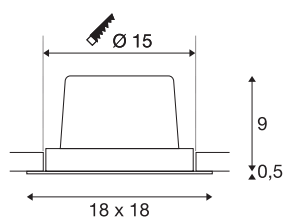

NEW TRIA 1 SET

recessed fitting, single-headed LED, 3000K, square, white, 30°, 29W, incl. driver, clip springs

The simplicity and effectiveness of the NEW TRIA 1 SET is captivating. It is available in black, white, or brushed aluminium, in round or square form as well as single-headed or as multi-lamp. Equipped with a powerful, warm white premium COB LED in a tiltable mount, as well as LED driver included in the scope of supply, the set can be used in any lighting situation. The electrical connection is made directly to the 230V mains supply.

TECHNICAL DATA

Item no.:	114291
Primary nominal voltage	220-240V ~50/60Hz mA/V
Secondary power / secondary voltage	700mA
Length	18 cm
Width	18 cm
Height	9.5 cm
Installation diameter	15 cm
Installation depth	10 cm
Net weight	0.954 kg
Gross weight	1.106 kg
IP Code	IP 20
Safety class	II
Assembly	Recessed
Assembly details	Ceiling
Dimmable	Yes
Dimming technology	1-10V
Wattage	29 W
Lumen	2700 lm
Colour temperature	3000 Kelvin
Beam angle	30 °
Color	white
CRI	80

Light Source

916475	
--------	---

Accessories

470505	EP1 DIMMER , 1-10V, max. 10W
--------	---------------------------------

LXXBXX data	L70B50
Minimum ambient temperature	-25 °C
Maximum ambient temperature	35 °C
BIG WHITE Page	369