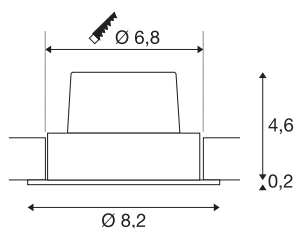

NEW TRIA 68

recessed fitting, LED, 3000K, round, brushed aluminium, 38°, 12W, incl. driver, clip springs

The simplicity and effectiveness of the innovative NEW TRIA 68 recessed fitting is captivating. It is available in matt black, matt white or brushed aluminium, in round or square form as well as single-headed or as multi-lamp. Equipped with a powerful, warm white premium COB LED in a tiltable mount, as well as LED driver included in the scope of supply, the set can be used in any lighting situation. The electrical connection is made directly to the 230V mains supply.

TECHNICAL DATA

Item no.:	114386
Primary nominal voltage	220-240V ~50/60Hz mA/V
Secondary power / secondary voltage	500mA
Height	4.5 cm
Diameter	8.2 cm
Installation diameter	6.8 cm
Installation depth	5 cm
Net weight	0.265 kg
Gross weight	0.313 kg
IP Code	IP 20
Safety class	II
Assembly	Recessed
Assembly details	Ceiling
Dimmable	Yes
Dimming technology	Leading edge, trailing edge
Wattage	11 W
Lumen	890 lm
Colour temperature	3000 Kelvin
Beam angle	38 °
Color	aluminium
CRI	80
LXXBXX data	L70B50