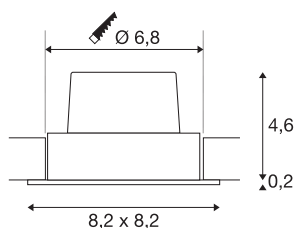

NEW TRIA 68

recessed fitting, LED, 3000K, square, brushed aluminium, 38°, 12W, incl. driver, clip springs

The simplicity and effectiveness of the innovative NEW TRIA 68 recessed fitting is captivating. It is available in matt black, matt white or brushed aluminium, in round or square form as well as single-headed or as multi-lamp. Equipped with a powerful, warm white premium COB LED in a tiltable mount, as well as LED driver included in the scope of supply, the set can be used in any lighting situation. The electrical connection is made directly to the 230V mains supply.

TECHNICAL DATA

Item no.:	114396
Primary nominal voltage	220-240V ~50/60Hz mA/V
Secondary power / secondary voltage	500mA
Length	8.2 cm
Width	8.2 cm
Height	4.5 cm
Installation diameter	6.8 cm
Installation depth	5 cm
Net weight	0.278 kg
Gross weight	0.33 kg
IP Code	IP 20
Safety class	II
Assembly	Recessed
Assembly details	Ceiling
Dimmable	Yes
Dimming technology	Leading edge, trailing edge
Wattage	11 W
Lumen	890 lm
Colour temperature	3000 Kelvin
Beam angle	38 °
Color	aluminium
CRI	80