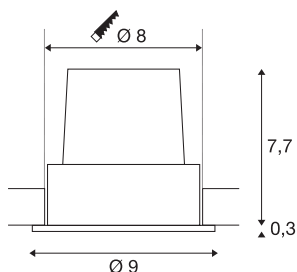

H-LIGHT 1

recessed fitting, LED, 2700K, round, white, 20°, 11,5W, incl. driver, clip spring

The H-LIGHT 1 recessed fitting series impresses with its simple and elegant design, the integrated warm-white LED module with its narrow 20° beam angle ensures a discreet and ambience-oriented radiance. Thanks to the LED driver included in the set, the luminaire is immediately ready for connection to a 230V power supply.

TECHNICAL DATA

Item no.:	114481
Primary nominal voltage	220-240V ~50/60Hz mA/V
Secondary power / secondary voltage	500mA
Height	8 cm
Diameter	9 cm
Installation diameter	8 cm
Installation depth	8 cm
Net weight	0.331 kg
Gross weight	0.386 kg
IP Code	IP 20
Safety class	II
Assembly	Recessed
Assembly details	Ceiling
Dimmable	Yes
Dimming technology	Leading edge, trailing edge
Wattage	11 W
Lumen	265 lm
Colour temperature	2700 Kelvin
Beam angle	20 °
Color	white
CRI	80
LXXBXX data	L70B50