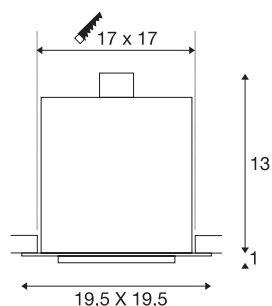

KADUX 1

recessed fitting, single-headed, QPAR111, square, matt white, max. 75W

The KADUX recessed fitting series has a robust housing with appealing, high-quality looks. The lamp holders of this ES111 high-voltage version are multi-directional, allowing individual focus of the light beam. The KADUX 1 recessed fitting comes ready for direct connection to 230V mains.

TECHNICAL DATA

Item no.:	115541
Socket	GU10
Lamp	QPAR111
Number of sockets	1
Lamps included	No
Primary nominal voltage	220-240V ~50/60Hz mA/V
Length	19.5 cm
Width	19.5 cm
Height	14 cm
Installation length	17 cm
Installation width	17 cm
Installation depth	15 cm
Net weight	1.13 kg
Gross weight	1.521 kg
IP Code	IP 20
Safety class	I
Assembly	Recessed
Assembly details	Ceiling
Wattage	75 W
Color	white
BIG WHITE Page	378