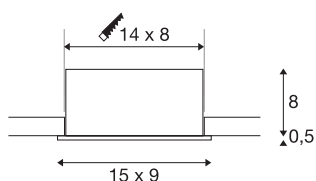

## KADUX 2 SET

recessed fitting, double-headed LED, 3000K, rectangular, matt white, 38°, 15W, incl. driver

The KADUX recessed fitting series has a robust housing with appealing, high-quality looks. This LED set is multi-directional, allowing individual focus of the light beam. The KADUX 2 SET comes ready for direct connection to 230V mains and is available in matt black, matt white or brushed aluminium, as well as in single, double, or triple-headed variations.

## TECHNICAL DATA

Item no.:	115711
Primary nominal voltage	220-240V ~50/60Hz mA/V
Secondary power / secondary voltage	350mA
Length	15 cm
Width	9 cm
Height	8.5 cm
Installation length	14 cm
Installation width	8 cm
Installation depth	8 cm
Net weight	0.585 kg
Gross weight	0.652 kg
IP Code	IP 20
Safety class	II
Assembly	Recessed
Assembly details	Ceiling
Dimmable	Yes
Dimming technology	Leading edge, trailing edge
Wattage	14 W
Lumen	1290 lm
Colour temperature	3000 Kelvin
Beam angle	38 °
Color	white