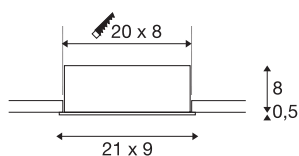

## KADUX 3 SET recessed fitting

triple-headed LED, 3000K, rectangular, matt black, 38°, 22W, incl. driver

The KADUX recessed fitting series has a robust housing with appealing, high-quality looks. This LED set is multi-directional, allowing individual focus of the light beam. The KADUX 3 SET comes ready for direct connection to 230V mains and is available in matt black, matt white or brushed aluminium, as well as in single, double, or triple-headed variations.

## TECHNICAL DATA

Item no.:	115720
Primary nominal voltage	220-240V ~50/60Hz mA/V
Secondary power / secondary voltage	350mA
Length	21 cm
Width	9 cm
Height	8.5 cm
Installation length	20 cm
Installation width	8 cm
Installation depth	8 cm
Net weight	0.78 kg
Gross weight	0.863 kg
IP Code	IP 20
Safety class	II
Assembly	Recessed
Assembly details	Ceiling
Dimmable	Yes
Dimming technology	Leading edge, trailing edge
Wattage	20 W
Lumen	1920 lm
Colour temperature	3000 Kelvin
Beam angle	38 °
Color	black