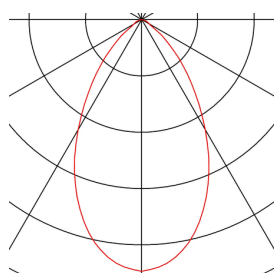

TECHNICAL DATA

Item no.:	116330
Number of different light outlets	1
Primary nominal voltage	220-240V ~50/60Hz mA/V
Secondary power / secondary voltage	250mA
Height	15.8 cm
Diameter	7.8 cm
Net weight	0.605 kg
Gross weight	0.664 kg
IP Code	IP 20
Safety class	I
Assembly	Surface
Assembly details	Ceiling
Dimmable	Yes
Dimming technology	trailing edge
Wattage	12 W
Lumen	700 lm
Colour temperature	3000 Kelvin
Beam angle	60 °
Color	black
CRI	80
LXXBXX data	L70B50
BIG WHITE Page	271