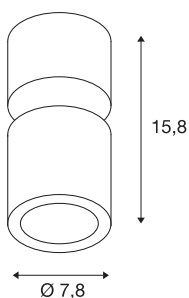

TECHNICAL DATA

Item no.:	116330
Number of different light outlets	1
Primary nominal voltage	220-240V ~50/60Hz mA/V
Secondary power / secondary voltage	250mA
Height	15.8 cm
Diameter	7.8 cm
Net weight	0.605 kg
Gross weight	0.664 kg
IP Code	IP 20
Safety class	I
Assembly	Surface
Assembly details	Ceiling
Dimmable	Yes
Dimming technology	trailing edge
Wattage	12 W
Lumen	700 lm
Colour temperature	3000 Kelvin
Beam angle	60 °
Color	black
CRI	80
LXXBXX data	L70B50
BIG WHITE Page	271