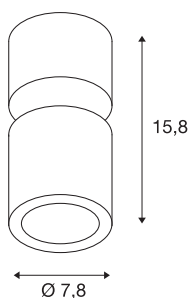

## TECHNICAL DATA

Item no.:	116331
Number of different light outlets	1
Primary nominal voltage	220-240V ~50/60Hz mA/V
Secondary power / secondary voltage	250mA
Height	15.8 cm
Diameter	7.8 cm
Net weight	0.613 kg
Gross weight	0.681 kg
IP Code	IP 20
Safety class	I
Assembly	Surface
Assembly details	Ceiling
Dimmable	Yes
Dimming technology	trailing edge
Wattage	12 W
Lumen	700 lm
Colour temperature	3000 Kelvin
Beam angle	60 °
Color	white
CRI	80
LXXBXX data	L70B50
BIG WHITE Page	271