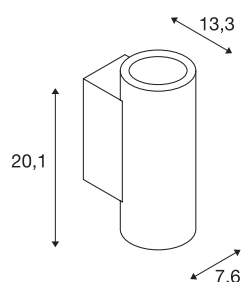

## TECHNICAL DATA

Item no.:	116340
Number of different light outlets	2
Primary nominal voltage	220-240V ~50/60Hz mA/V
Secondary power / secondary voltage	500mA
Width	7.6 cm
Height	20.1 cm
Depth	13.3 cm
Net weight	1.015 kg
Gross weight	1.093 kg
IP Code	IP 20
Safety class	I
Assembly	Surface
Assembly details	Wall
Dimmable	Yes
Dimming technology	trailing edge
Wattage	20 W
Lumen	1400 lm
Colour temperature	3000 Kelvin
Beam angle	60 °
Color	black
CRI	80
LXXBXX data	L70B50