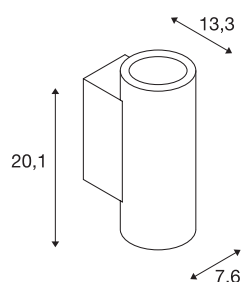

TECHNICAL DATA

Item no.:	116341
Number of different light outlets	2
Primary nominal voltage	220-240V ~50/60Hz mA/V
Secondary power / secondary voltage	500mA
Width	7.6 cm
Height	20.1 cm
Depth	13.3 cm
Net weight	1.087 kg
Gross weight	1.163 kg
IP Code	IP 20
Safety class	I
Assembly	Surface
Assembly details	Wall
Dimmable	Yes
Dimming technology	trailing edge
Wattage	20 W
Lumen	1400 lm
Colour temperature	3000 Kelvin
Beam angle	60 °
Color	white
CRI	80
LXXBXX data	L70B50