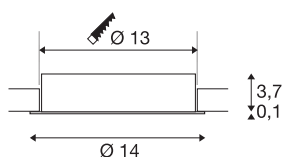

TECHNICAL DATA

Item no.:	117331
Number of different light outlets	1
Primary nominal voltage	220-240V ~50/60Hz mA/V
Secondary power / secondary voltage	350mA
Height	3.8 cm
Diameter	14 cm
Installation diameter	13 cm
Installation depth	3.7 cm
Net weight	0.447 kg
Gross weight	0.628 kg
IP Code	IP 20
Safety class	II
Assembly	Recessed
Assembly details	Ceiling
Dimmable	Yes
Dimming technology	trailing edge
Wattage	15 W
Lumen	810 lm
Colour temperature	3000 Kelvin
Beam angle	120 °
Color	white
CRI	80