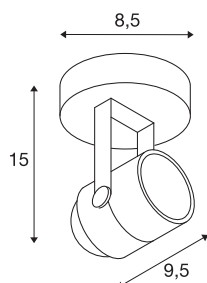

SPOT 79 wall and ceiling light

QPAR51, round, silver-grey, max. 230V, max. 50W

The puristic high-voltage spotlight SPOT 79 is made from aluminium and designed for halogen lamps with GU10 socket. Available in black, white and silver-grey colour version, SPOT 79 is supplied ready for direct connection to 230V mains supply.

TECHNICAL DATA

Item no.:	132024
Socket	GU10
Lamp	QPAR51
Number of sockets	1
Lamps included	No
Primary nominal voltage	220-240V ~50/60Hz mA/V
Tilt range	180 °
Horizontal rotation range	350 °
Length	9.5 cm
Height	14 cm
Diameter	8.5 cm
Net weight	0.294 kg
Gross weight	0.342 kg
IP Code	IP 20
Safety class	I
Assembly	Surface
Assembly details	Ceiling, Wall
Wattage	50 W
Color	grey
BIG WHITE Page	308