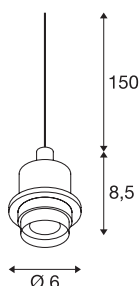

## FENDA suspension

A60, chrome, without shade, without canopy, open cable, max. 60W

The FENDA suspension system with open cable ends from our MIX & MATCH pendant system allows you to individually combine them with FENDA lamp shades. With its in-built E27 socket, the luminaire is suitable for both LED and energy-saving lamps.

## TECHNICAL DATA

Item no.:	132662
Socket	E27
Number of sockets	1
Primary nominal voltage	220-240V ~50/60Hz mA/V
Pendant length	150 cm
Height	8.5 cm
Diameter	6 cm
Net weight	0.195 kg
Gross weight	0.236 kg
IP Code	IP 20
Safety class	II
Assembly	Surface
Assembly details	Pendant Profile
Wattage	60 W
Color	chrome
BIG WHITE Page	154