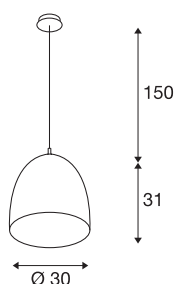

PARA CONE 30

pendant, TC-(D,H,T,Q)SE, round, brushed copper, Ø 30 cm, max. 60W

For a particularly warm lighting effect, the conically shaped reflector of the PARA CONE 30 pendant light is the first choice. The family can be individually combined into a cloud of light with a wide range of colours and sizes. The pendant light is quick and easy to install and flexibly adjustable in height. The aluminium and steel housing impresses not least with its robust quality. Experience PARA CONE in action and convince yourself of a successful lighting experience.

TECHNICAL DATA

Item no.:	133019
Socket	E27
Number of sockets	1
Primary nominal voltage	220-240V ~50/60Hz mA/V
Pendant length	150 cm
Height	31 cm
Diameter	30 cm
Net weight	0.82 kg
Gross weight	1.924 kg
IP Code	IP 20
Safety class	I
Assembly	Surface
Assembly details	Ceiling
Wattage	60 W
Color	copper
BIG WHITE Page	167