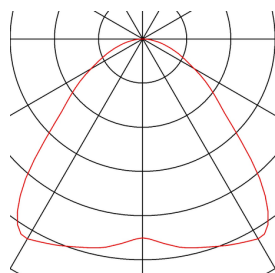

PARA CONE 30

pendant, TC-(D,H,T,Q)SE, round, brushed copper, Ø 30 cm, max. 60W

For a particularly warm lighting effect, the conically shaped reflector of the PARA CONE 30 pendant light is the first choice. The family can be individually combined into a cloud of light with a wide range of colours and sizes. The pendant light is quick and easy to install and flexibly adjustable in height. The aluminium and steel housing impresses not least with its robust quality. Experience PARA CONE in action and convince yourself of a successful lighting experience.

TECHNICAL DATA

Item no.:	133019
Socket	E27
Number of sockets	1
Primary nominal voltage	220-240V ~50/60Hz mA/V
Pendant length	150 cm
Height	31 cm
Diameter	30 cm
Net weight	0.82 kg
Gross weight	1.924 kg
IP Code	IP 20
Safety class	I
Assembly	Surface
Assembly details	Ceiling
Wattage	60 W
Color	copper
BIG WHITE Page	167